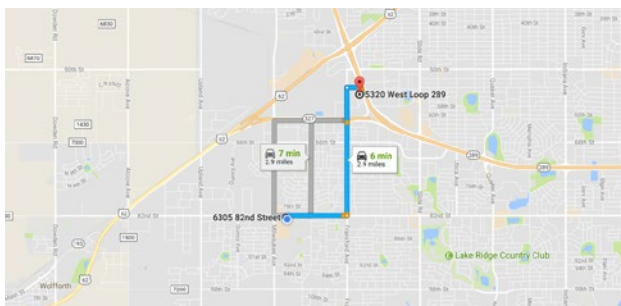

HOMWOOD SUITES by HILTON

Homewood Suites strives to incorporate home-like comforts in every suite with amenities like queen-sized sofa beds and fully equipped kitchens. Enjoy a hot full breakfast each morning, as well as a fitness center and seasonal pool. See more at homewoodsuites3.hilton.com

6 MINUTES DRIVING TIME TO GROVE CAMPUS
BOOK **HERE** FOR DISCOUNTED RATE