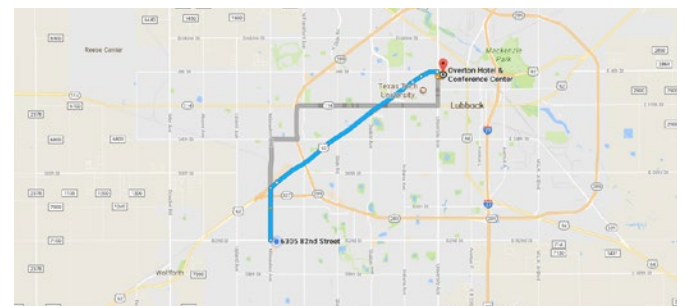

6 MINUTES DRIVING TIME TO GROVE CAMPUS
BOOK **HERE** FOR DISCOUNTED RATE

EMBASSY SUITES by HILTON

This hotel is located just off of Loop 289, providing easy access to downtown Lubbock and growing Southwest Lubbock. Spacious two-room suites are available and include a free cooked-to-order breakfast. Embassy Suites also has a fully-equipped fitness center and indoor pool. See more at embassysuites3.hilton.com

6 MINUTES DRIVING TIME TO GROVE CAMPUS
BOOK **HERE** FOR DISCOUNTED RATE

OVERTON HOTEL

In the heart of the Hub City and just steps away from Texas Tech University, the Overton Hotel & Conference Center stands as the first and only AAA Four-Diamond hotel in West Texas. This hotel strives to blend luxury with southwestern charm. See more at overtonhotel.com

12 MINUTES DRIVING TIME TO GROVE CAMPUS
BOOK **HERE** FOR DISCOUNTED RATE