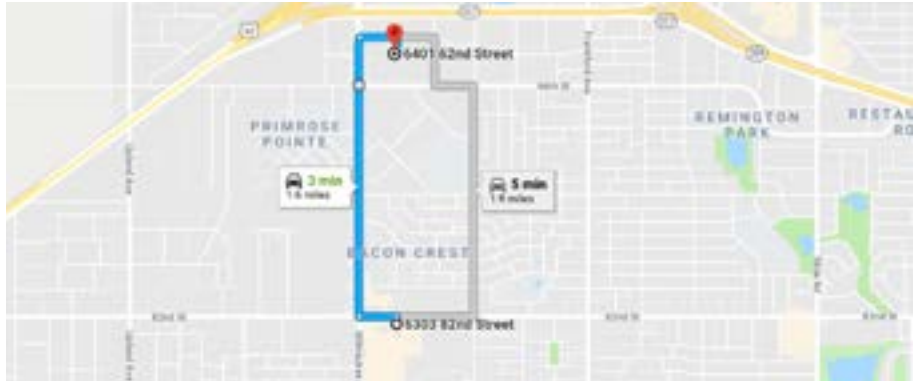

3 MINUTES TO GROVE CAMPUS
BOOK HERE FOR DISCOUNTED RATE

FAIRFIELD INN & SUITES

One of Lubbock's newest hotels, Fairfield Inn & Suites is located on Milwaukee Avenue and Marsha Sharp Freeway. This hotel features free Wi-Fi, 50" flat-screen TVs and a home-life atmosphere. This hotel also offers quick access to the Canyon West Shopping Center. See more at marriot.com/hotels

5 MINUTES TO GROVE CAMPUS
BOOK HERE FOR DISCOUNTED RATE

OVERTON HOTEL

In the heart of the Hub City and just steps away from Texas Tech University, the Overton Hotel & Conference Center stands as the first and only AAA Four-Diamond hotel in West Texas. This hotel strives to blend luxury with southwestern charm. See more at overtonhotel.com